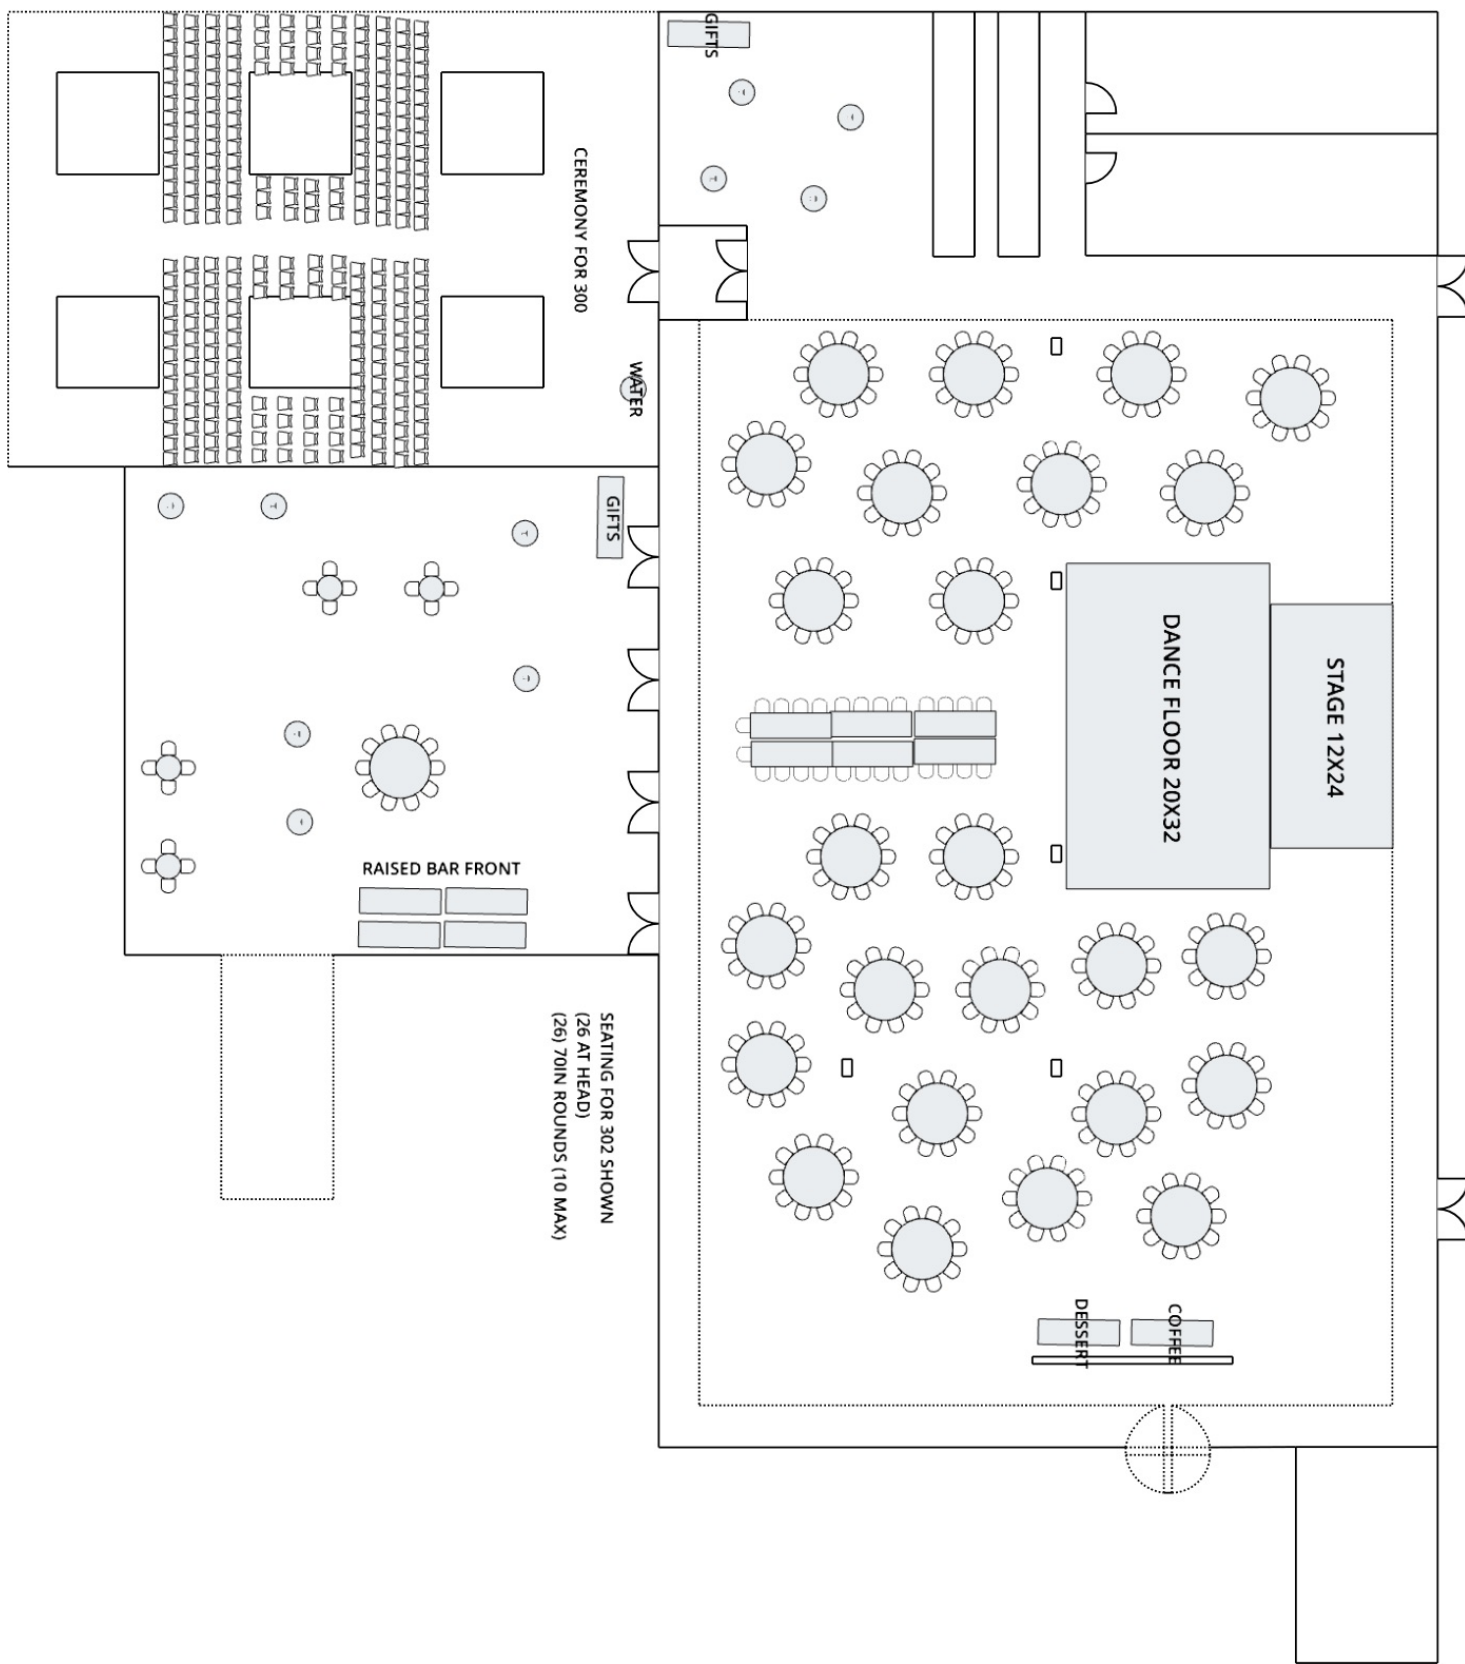

SEATING FOR 300 SHOWN
 (2 AT HEAD)
 (13) 60IN ROUNDS (8 MAX)
 (12) 72IN ROUNDS (10 MAX)
 (5) HARVEST TABLES (16 MAX, 12 COMFORTABLY)

10 Feet