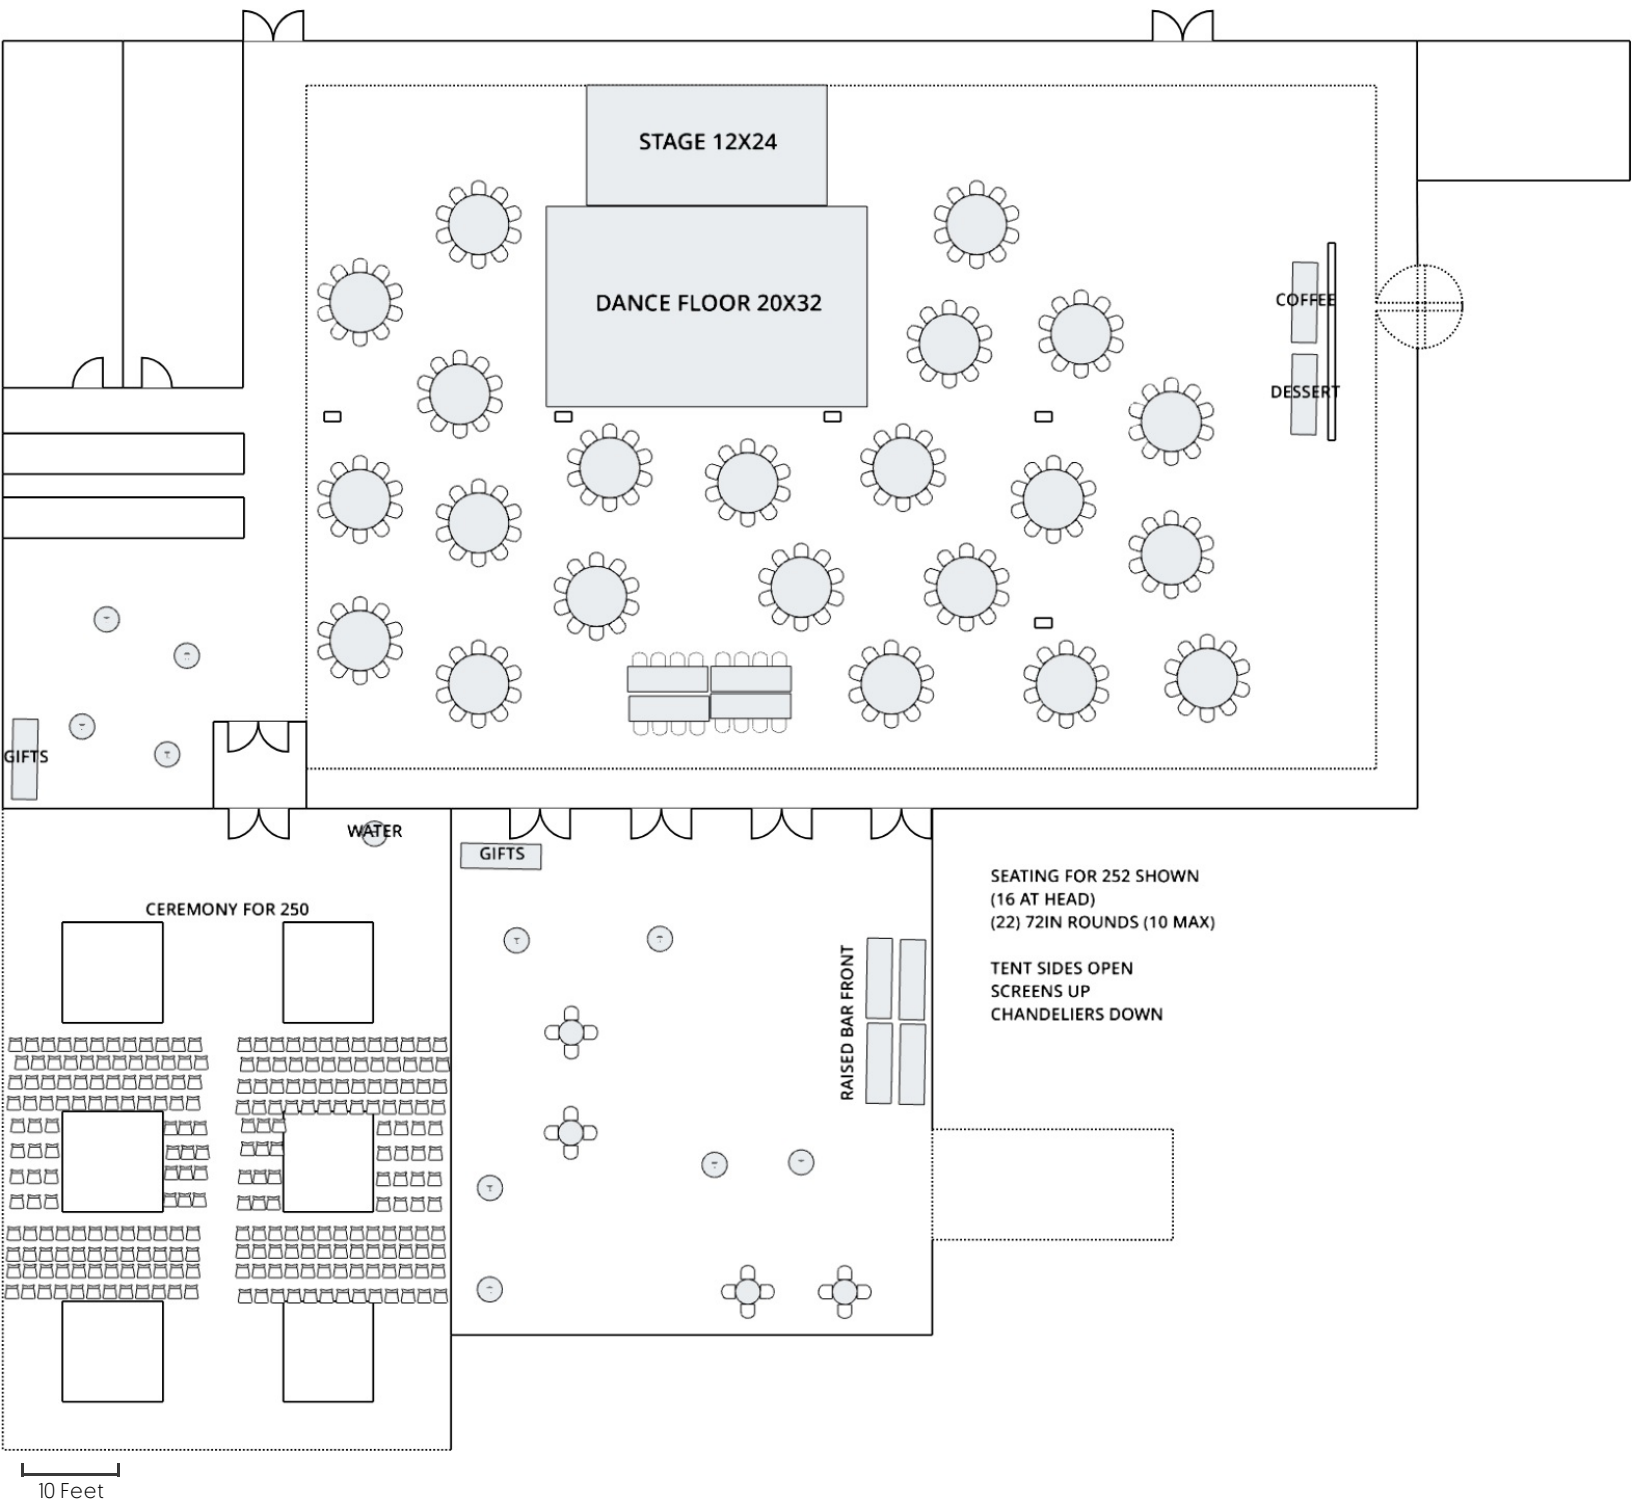

Harvest down middle - June 14, 2026 at 12:00 PM for Nicollet Island - 250 - December 31, 2026 at 12:00 PM

Harvest Tent Side - NEW for Nicollet Island - 250 - December 31, 2026 at 12:00 PM