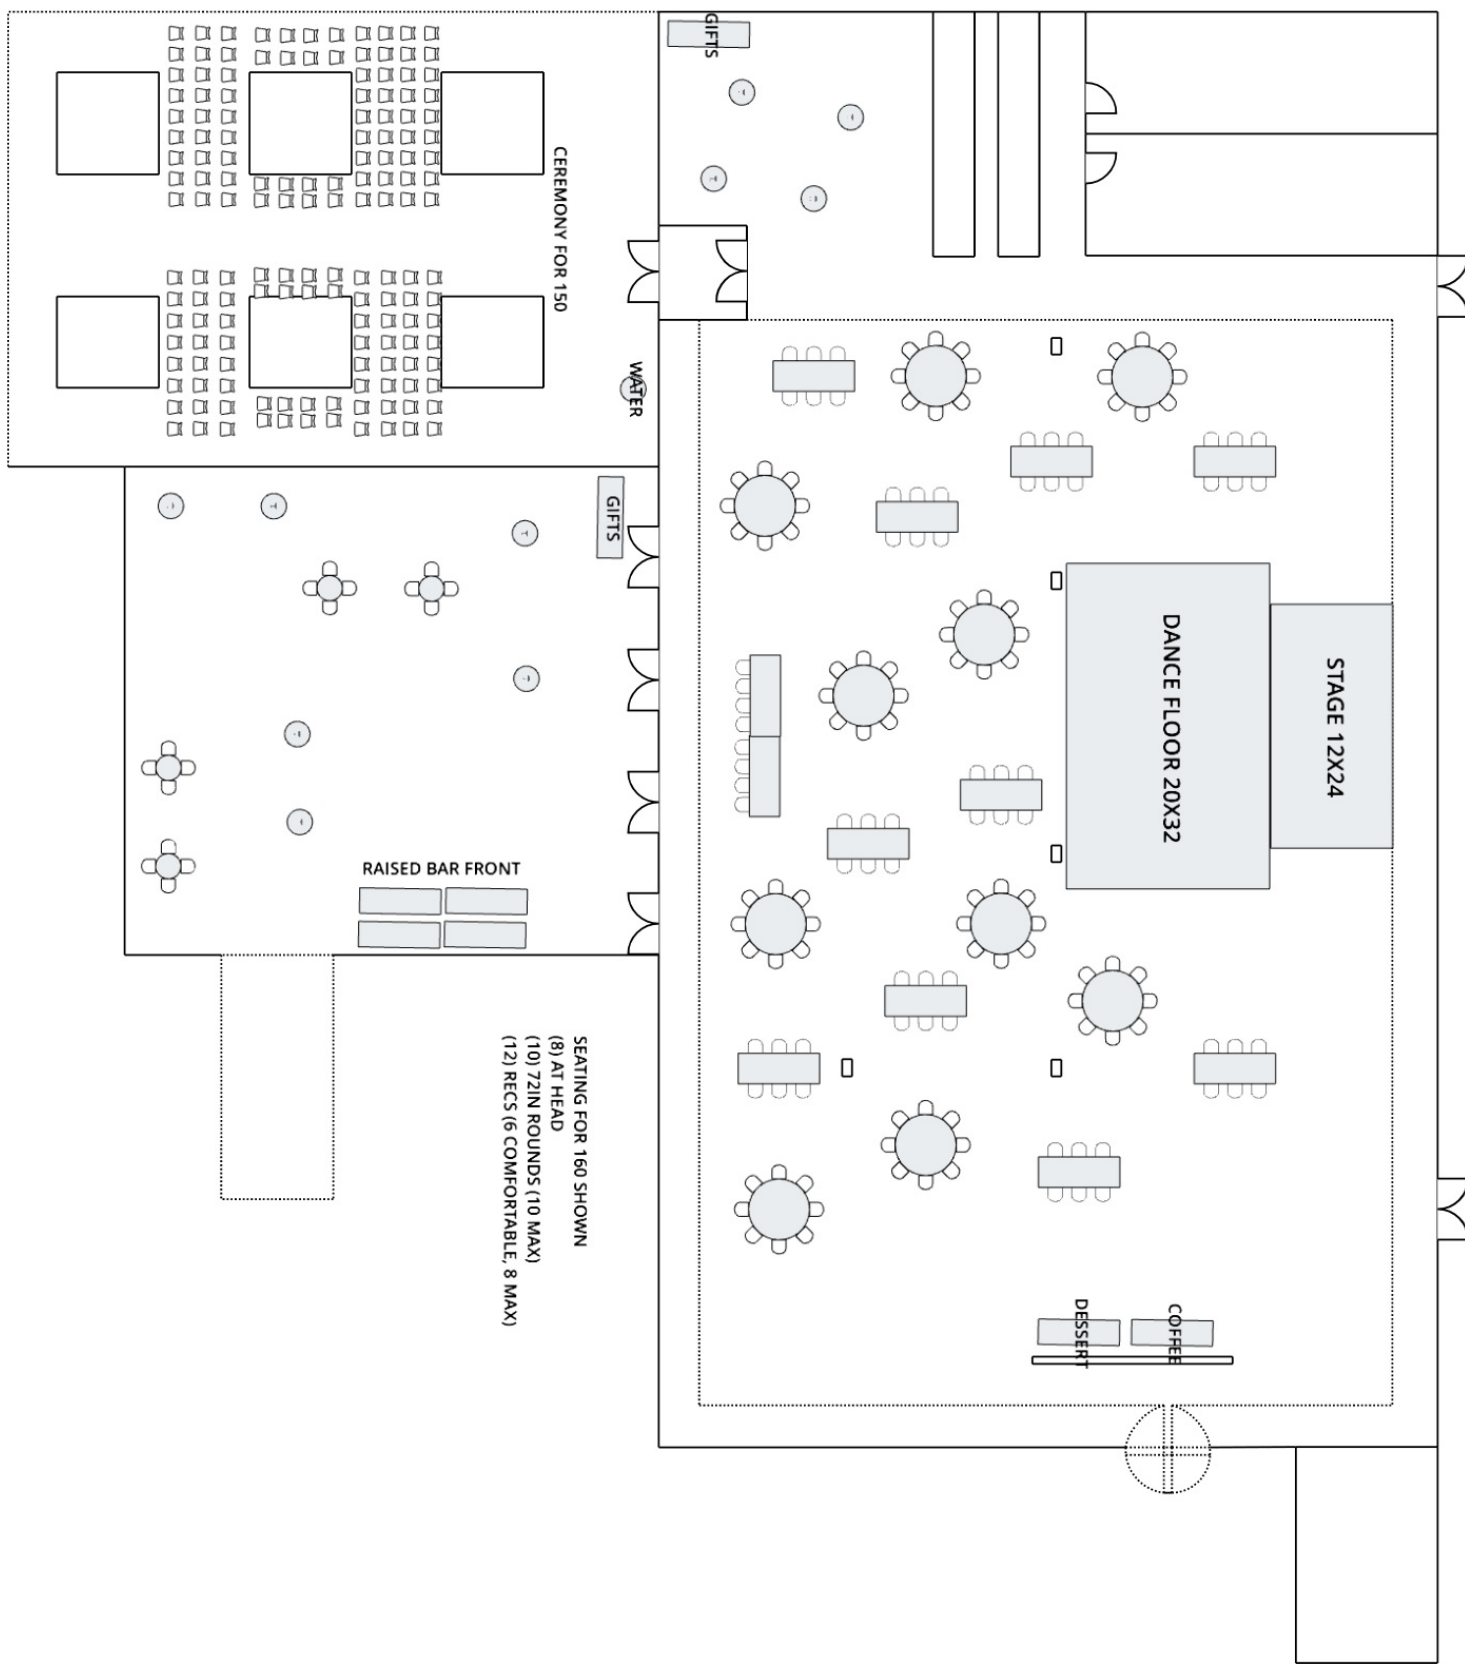

10 Feet

CEREMONY FOR 150

WATER

GIFTS

RAISED BAR FRONT

SEATING FOR 160 SHOWN
 (8) AT HEAD
 (10) 72IN ROUNDS (10 MAX)
 (12) RECS (6 COMFORTABLE, 8 MAX)

DANCE FLOOR 20X32

STAGE 12X24

COFFEE
 DESSERT

GIFTS

10 Feet

SEATING FOR 150 SHOWN
 (2 AT HEAD)
 (11) 60IN ROUNDS (8 MAX)
 (4) HARVEST TABLES (16 MAX, 12 COMFORTABLY)

10 Feet

10 Feet