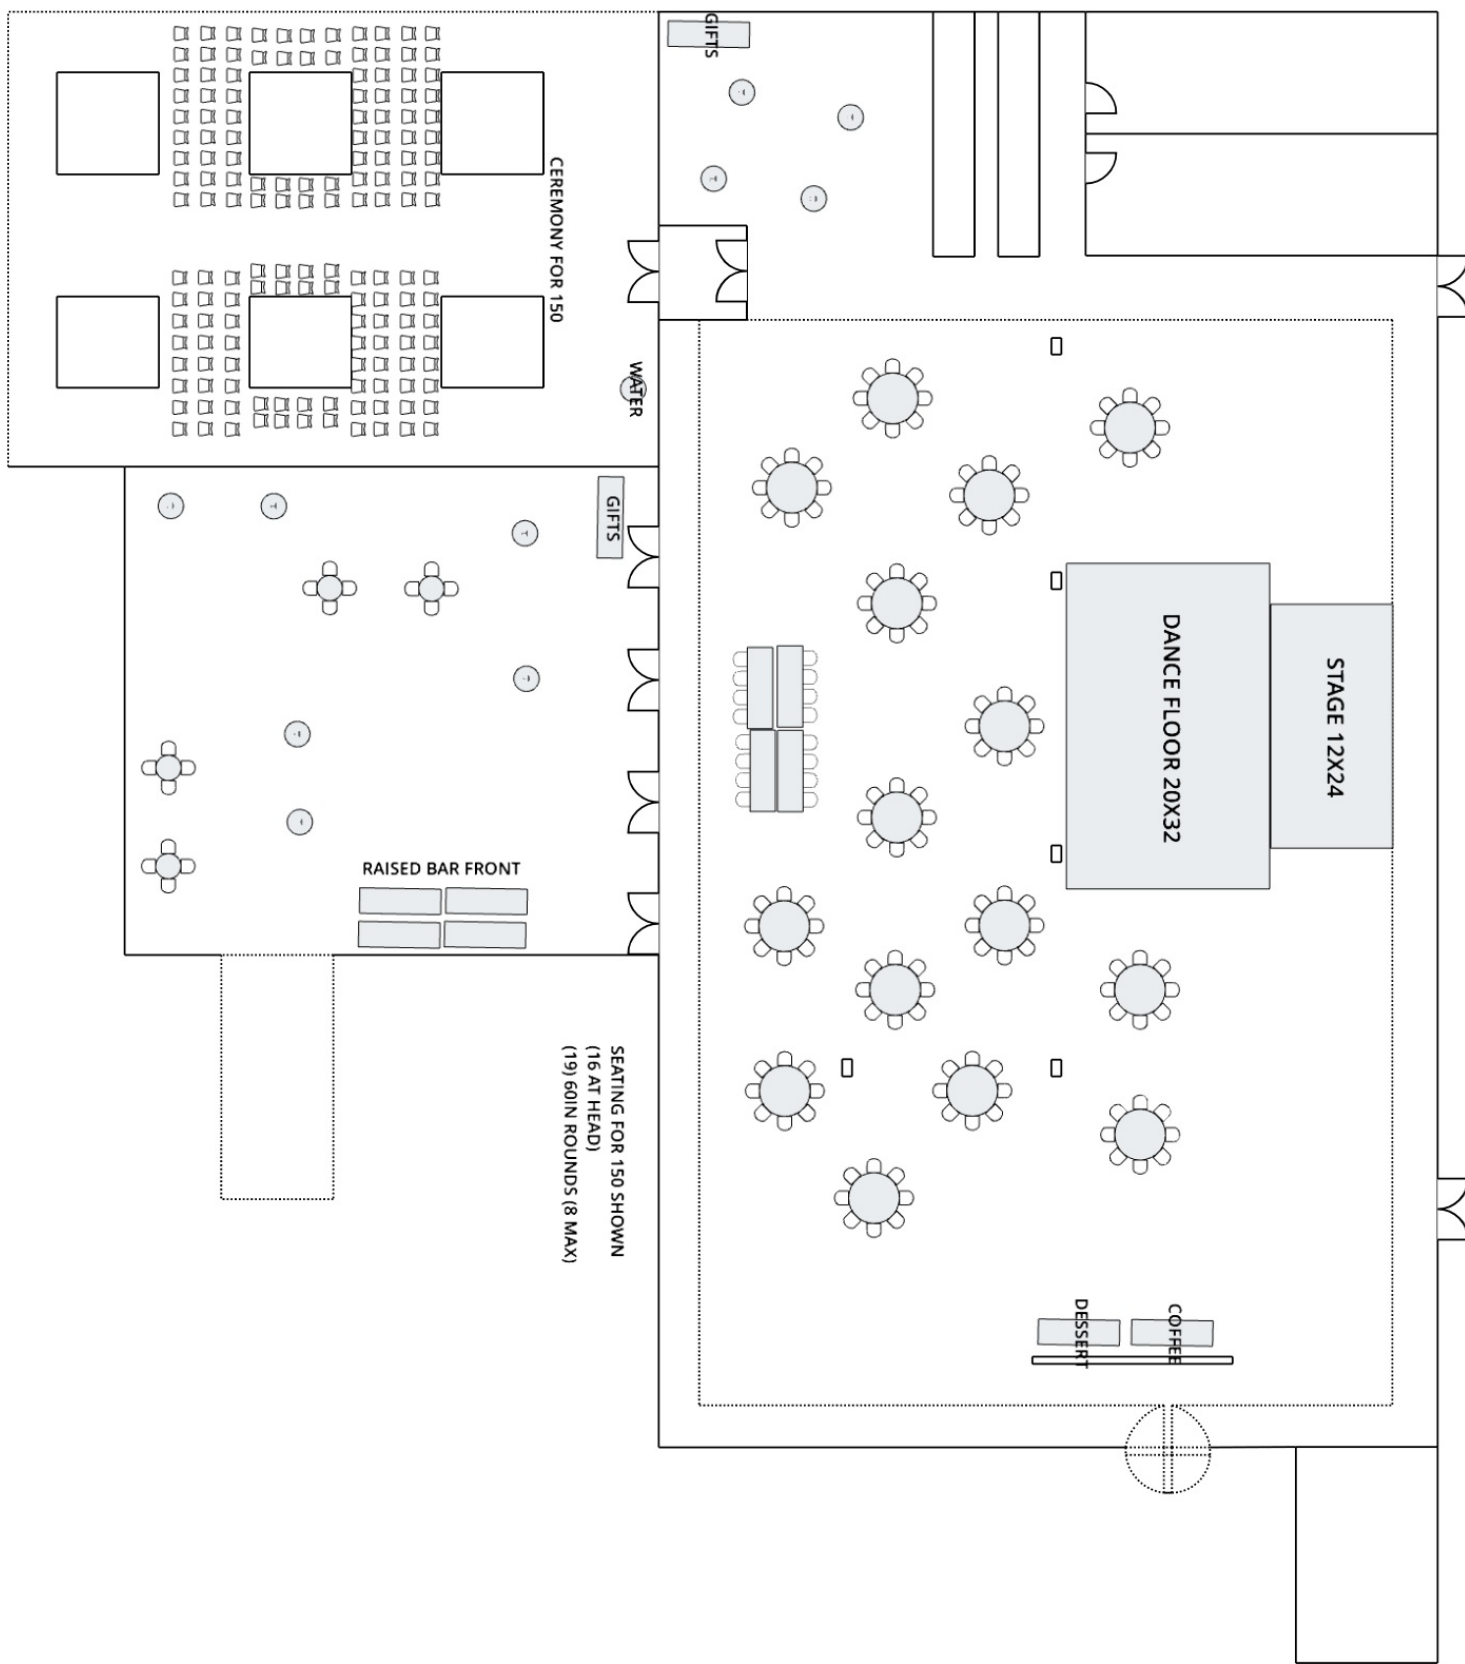

10 Feet

CEREMONY FOR 150

WATER

GIFTS

RAISED BAR FRONT

SEATING FOR 160 SHOWN
 (8) AT HEAD
 (10) 72IN ROUNDS (10 MAX)
 (12) RECS (6 COMFORTABLE, 8 MAX)

DANCE FLOOR 20X32

STAGE 12X24

COFFEE
 DESSERT

GIFTS

10 Feet

SEATING FOR 150 SHOWN
 (2 AT HEAD)
 (11) 60IN ROUNDS (8 MAX)
 (4) HARVEST TABLES (16 MAX, 12 COMFORTABLY)

10 Feet

10 Feet