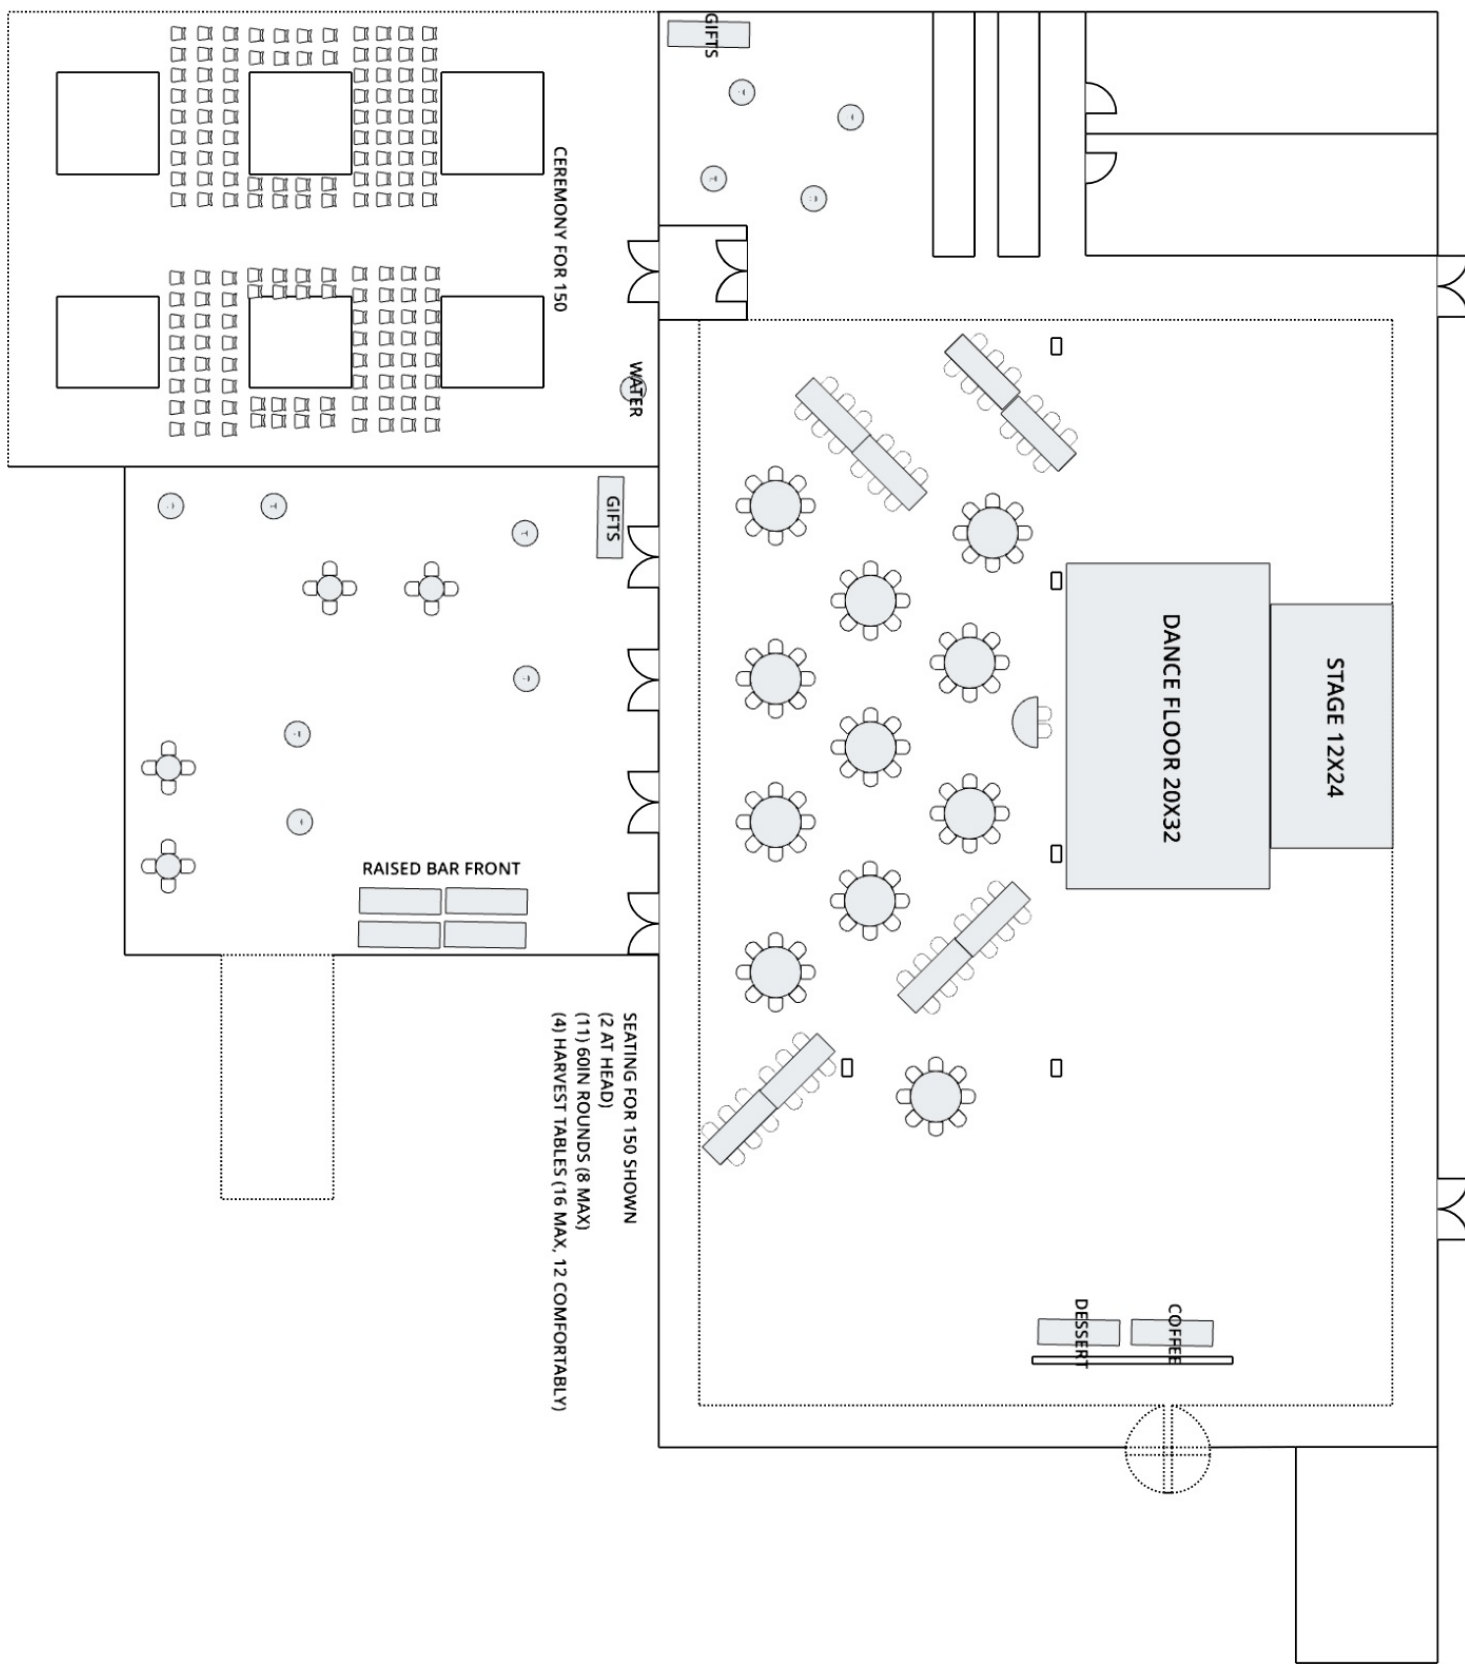

10 Feet

CEREMONY FOR 150

WATER

GIFTS

RAISED BAR FRONT

SEATING FOR 160 SHOWN
 (8) AT HEAD
 (10) 72IN ROUNDS (10 MAX)
 (12) RECS (6 COMFORTABLE, 8 MAX)

DANCE FLOOR 20X32

STAGE 12X24

COFFEE
 DESSERT

GIFTS

10 Feet

SEATING FOR 150 SHOWN
 (2 AT HEAD)
 (11) 60IN ROUNDS (8 MAX)
 (4) HARVEST TABLES (16 MAX, 12 COMFORTABLY)

10 Feet

10 Feet