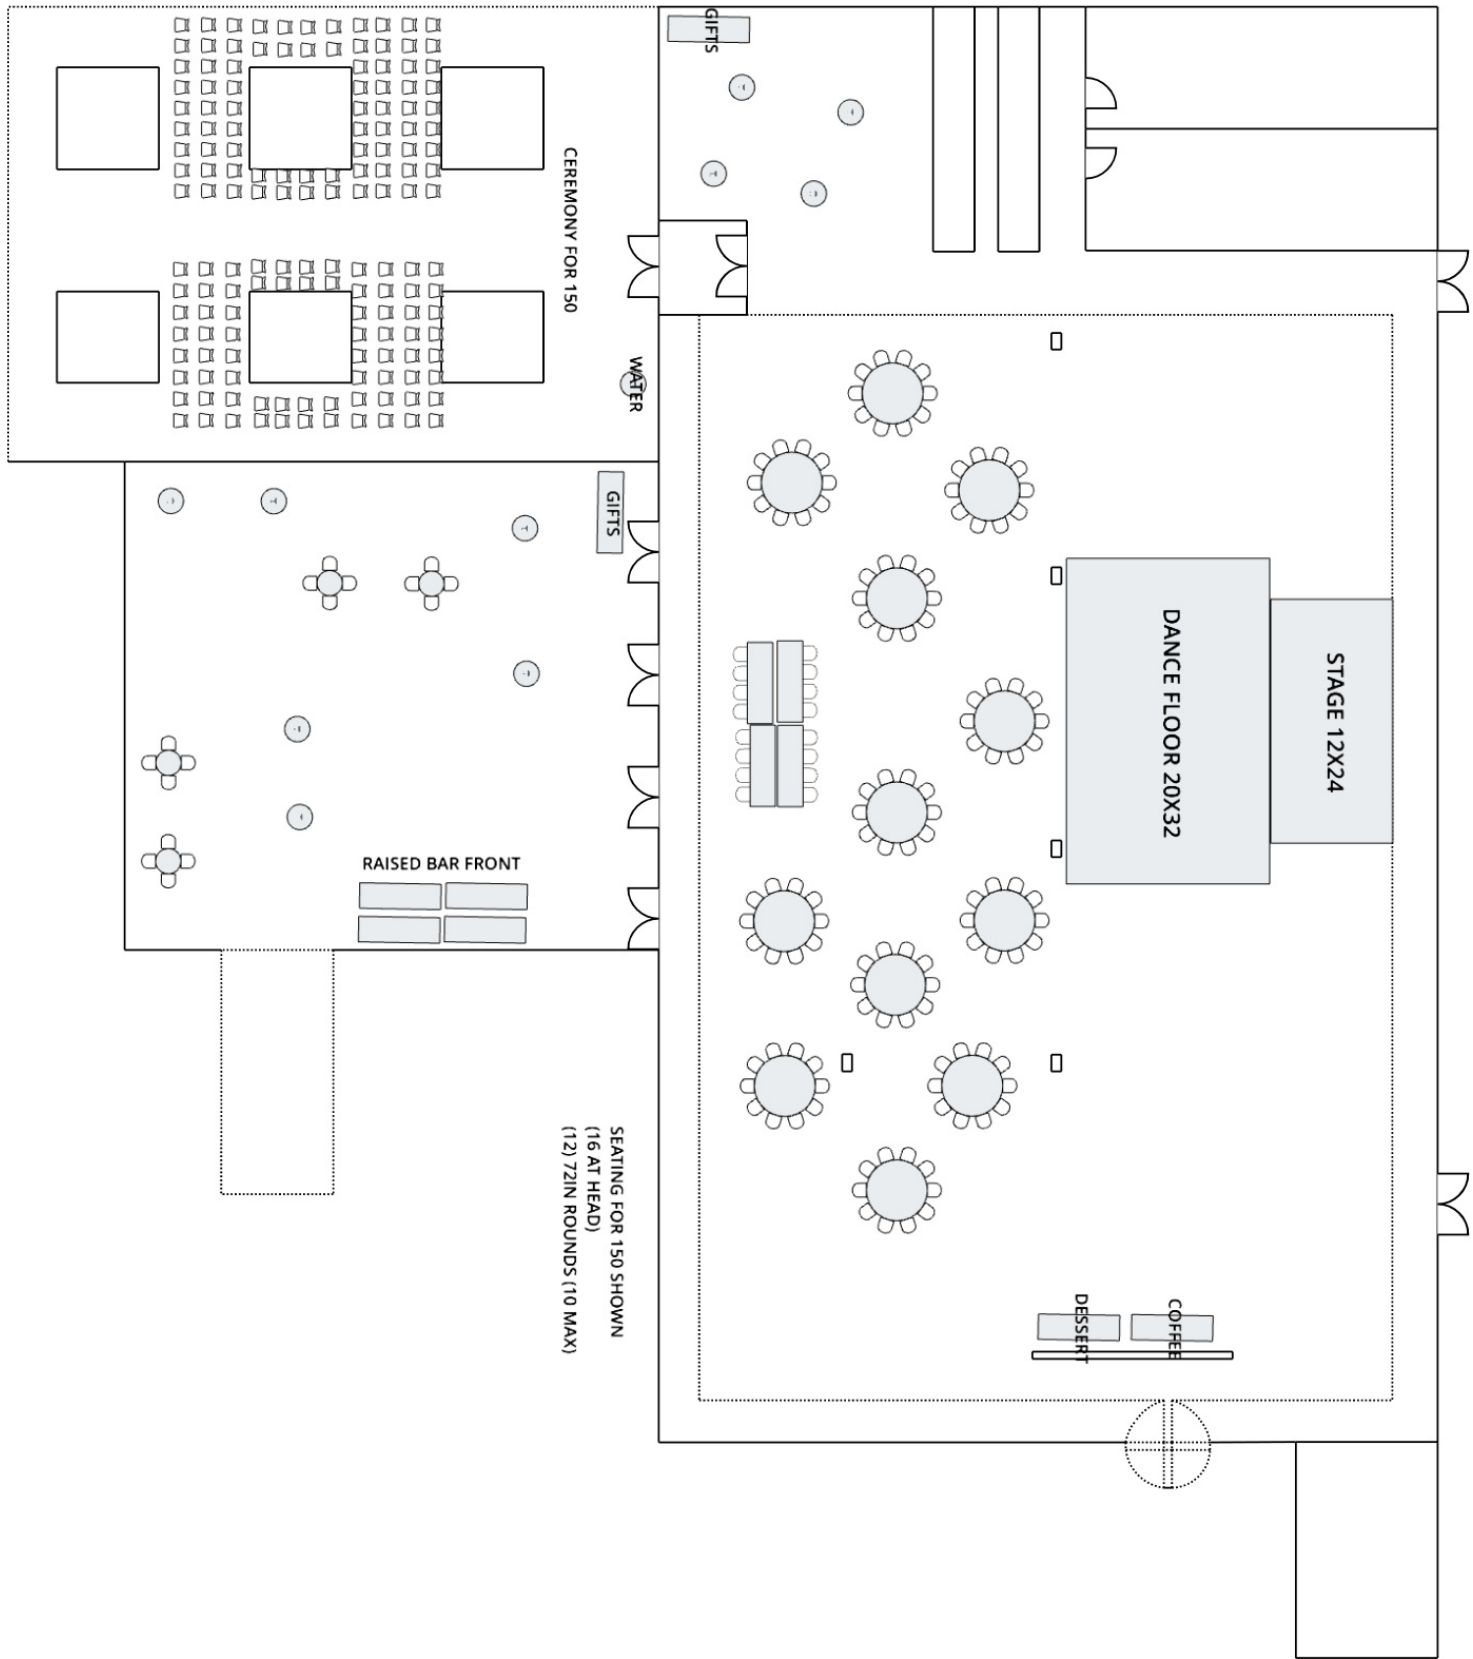

10 Feet

CEREMONY FOR 150

WATER

GIFTS

RAISED BAR FRONT

SEATING FOR 160 SHOWN
 (8) AT HEAD
 (10) 72IN ROUNDS (10 MAX)
 (12) RECS (6 COMFORTABLE, 8 MAX)

DANCE FLOOR 20X32

STAGE 12X24

COFFEE
 DESSERT

GIFTS

10 Feet

SEATING FOR 150 SHOWN
 (2 AT HEAD)
 (11) 60IN ROUNDS (8 MAX)
 (4) HARVEST TABLES (16 MAX, 12 COMFORTABLY)

10 Feet

10 Feet